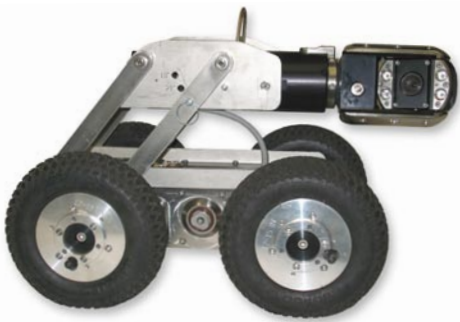

COMPACT PIPE RANGER (CPR)

Multi-conductor Wheeled Transporter

Optional Mechanical Camera Lift