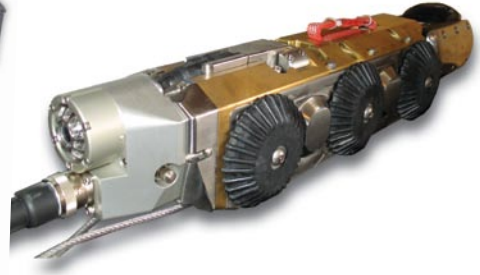

Optional Rear-Viewing Camera

Specifications

- Operates with CUES multi conductor systems
- Operates with the CUES OZ III zoom pan and tilt camera
- Designed to traverse sanitary sewers, storm drains and pipe with debris and silt
- Freewheel, powered reverse, forward variable speed control, all wheel drive
- Rugged, durable and sealed to eliminate water intrusion
- Provides clearance in a 6" diameter relined pipe; can inspect up to 30" diameter pipe and larger
- Two-speed transmission doubles the torque and maximizes traction in varying pipe conditions
- Can turn 360° within its own radius; pinpoint control maximizes the ability to traverse challenging pipe conditions
- Flight stick controller to operate the transporter, optional camera lift, and camera movements with one hand; provides operational simplicity
- Multiple wheel sets for small, intermediate, and large diameter pipes; optional high-traction steel wheels are available
- Rear swivel bulkhead connector minimizes strain on the cable connection during insertion and retrieval of the unit
- Compact camera/transporter length with optical zoom pan & tilt camera (OZ III) facilitates entry into small inverts, small manholes, dead end lines, and traversal of sweeps
- Full proportional steering control to traverse meandering pipe with 45° and 90° turns; minimizes transporter turnover in small diameter pipe