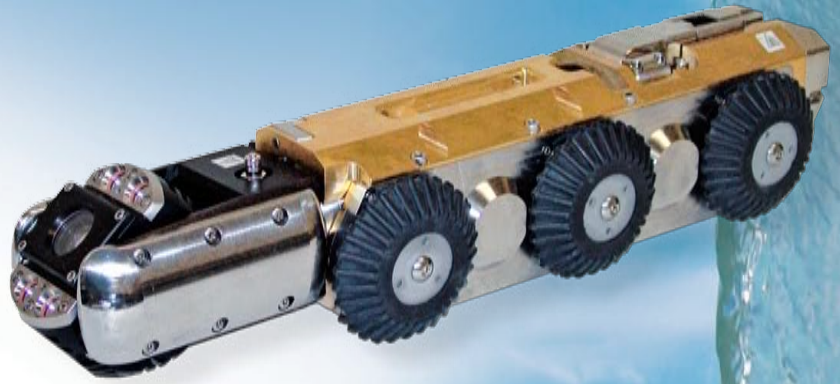

"The Standard of the Industry"

Compact Pipe Ranger

Multi-Conductor Wheeled Transporter

The Compact Pipe Ranger (CPR) is a lightweight, compact, and rugged steerable CCTV camera transporter that is used to inspect sanitary and storm sewers. It is made to traverse long distances and tough pipe conditions, and to facilitate ease of handling during insertion and retrieval.

The Compact Pipe Ranger (CPR) is designed to operate on a minimum of 1000' ft of multi-conductor TV cable to inspect 6" relined pipe through 30" diameter pipe. The Compact Pipe Ranger (CPR) includes full-proportional steering to traverse meandering pipe and 45 and 90 degree turns.

When assembled with the CUES OZIII zoom pan and tilt camera, the compact length enables the unit to negotiate most difficult entry conditions and standard sweeps. The superior pulling power of the CPR, combined with the optics and directional lighting of the compact OZ III zoom pan and tilt camera (with the ability to rotate in a 4" circle), creates video inspection quality that's unsurpassed in the industry.